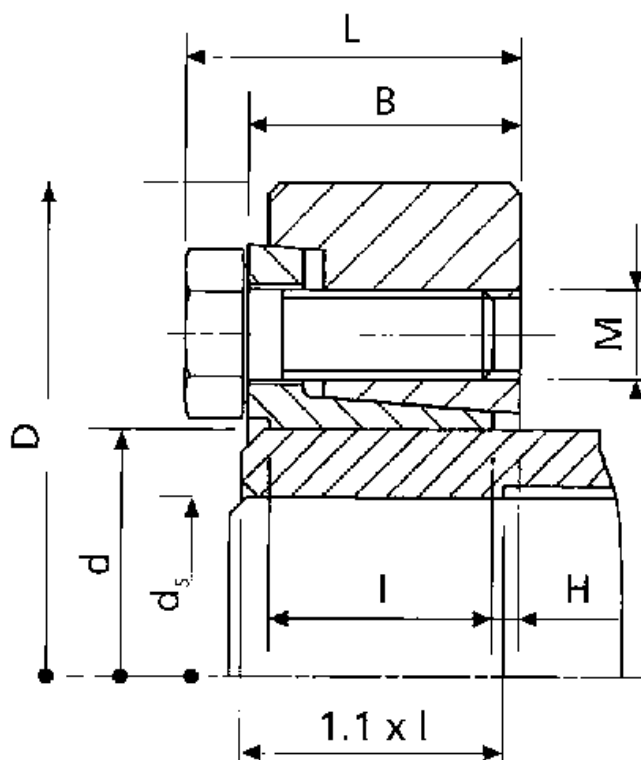

Article number: 437800110

Description: Rota-fix shaft-hub connection SB 110

## Measures

B mm = 49.0  
 d H8 mm = 110  
 D mm = 185.0  
 ds mm = 80  
 F kN torque = 320  
 H = 5.0  
 I mm = 40.5  
 L mm = 57.0

M mm = M12  
 T N m torque = 12800  
 Ts N m bolt tightening torque = 120